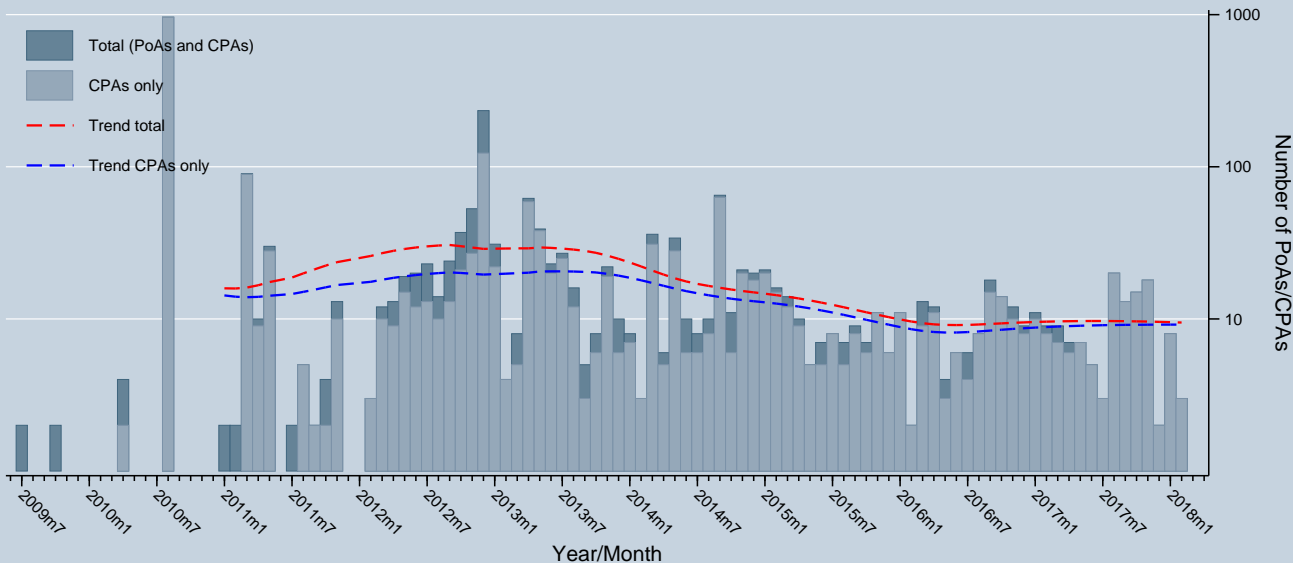

# PoAs / CPAs included / registered and registering

Data as of 28 Feb 2018  
Source: UNFCCC

Notes: Trend is a locally weighted regression at a bandwidth of 0.50. PoAs/CPAs entering registration can be discontinued at any stage.