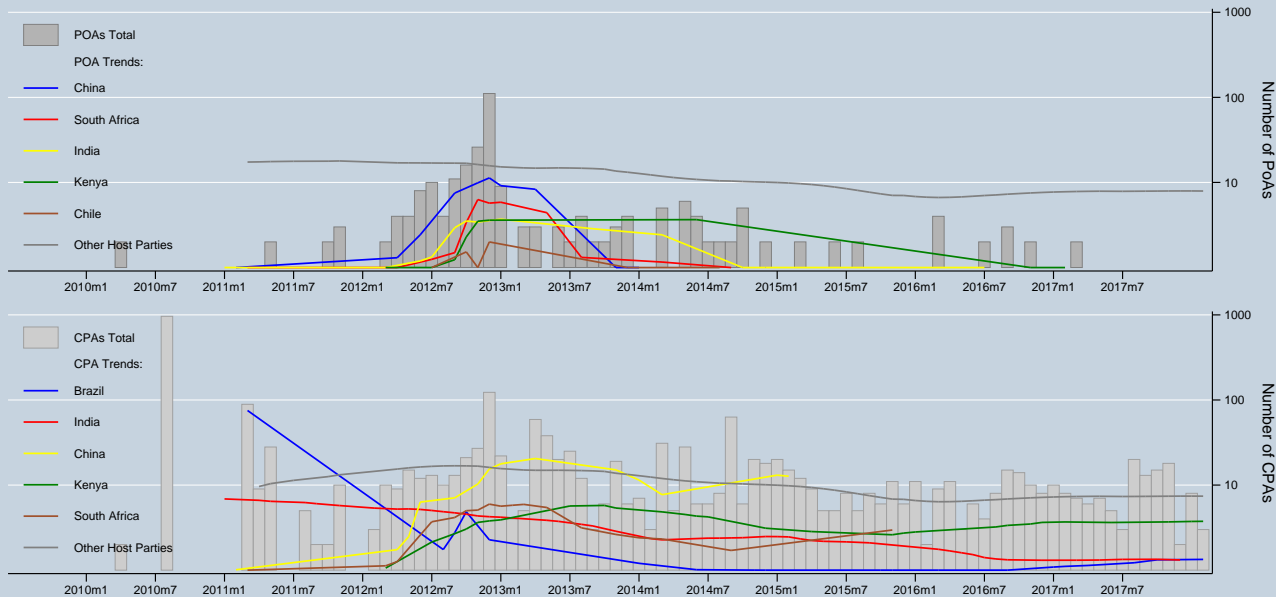

Trend of PoAs & CPAs / registered and registering by Top 5 Host Parties

Notes: Trends are locally weighted regressions at a bandwidth of 0.50. PoAs/CPAs entering registration can be discontinued at any stage.
 Data as of 28 Feb 2018 / Source: UNFCCC & UNEP Risoe