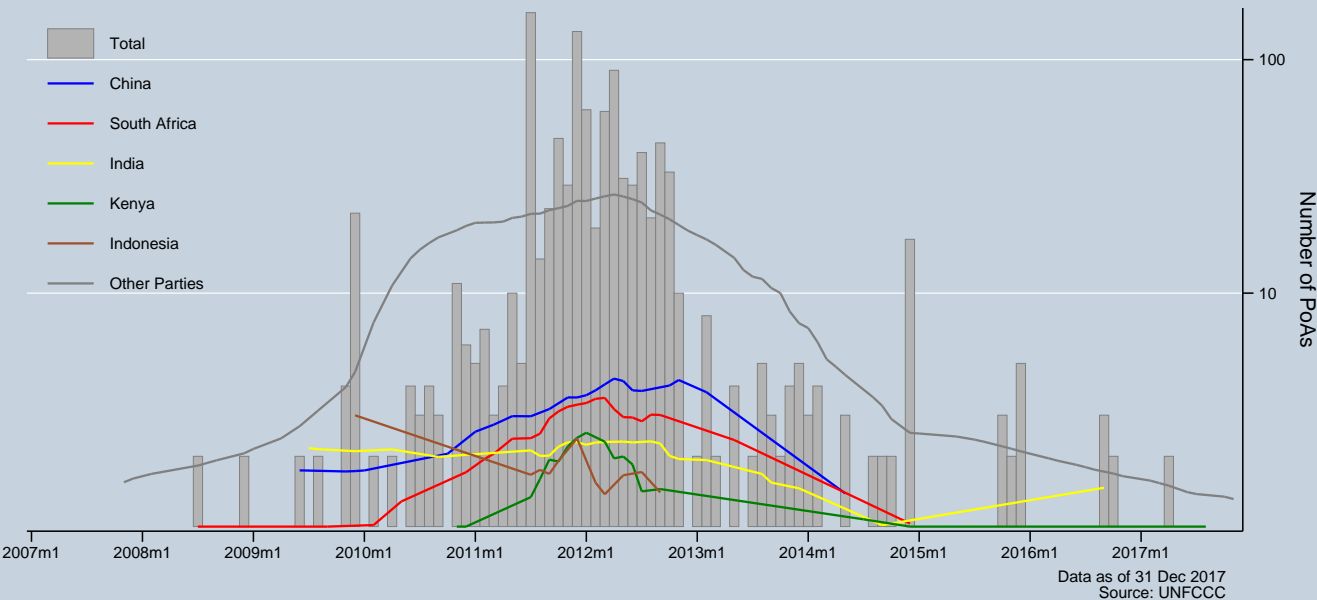

Trend of PoAs entering validation by host party

Data as of 31 Dec 2017
Source: UNFCCC

Notes: Trends are locally weighted regressions at a bandwidth of 0.50. PoAs entering validation can be discontinued at any stage (excl. projects that have been resubmitted).