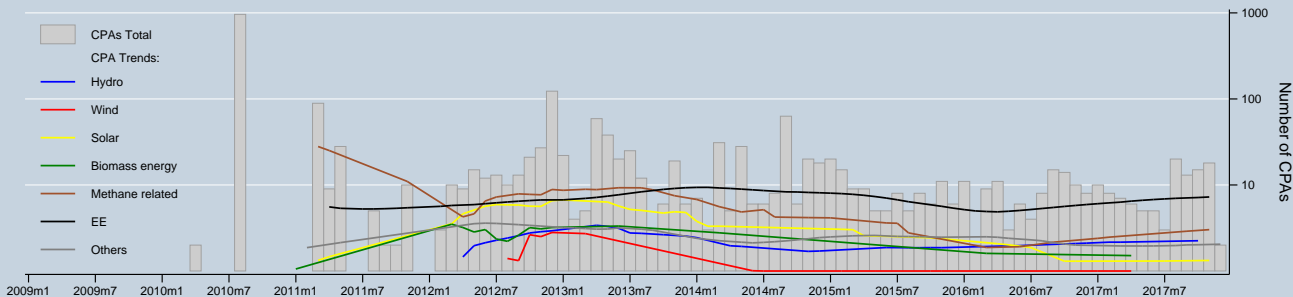

Trend of types of PoAs & CPAs / registered and registering

Notes: Trends are locally weighted regressions at a bandwidth of 0.50. PoAs/CPAs entering registration can be discontinued at any stage.
 Data as of 31 Dec 2017 / Source: UNFCCC & UNEP Risoe