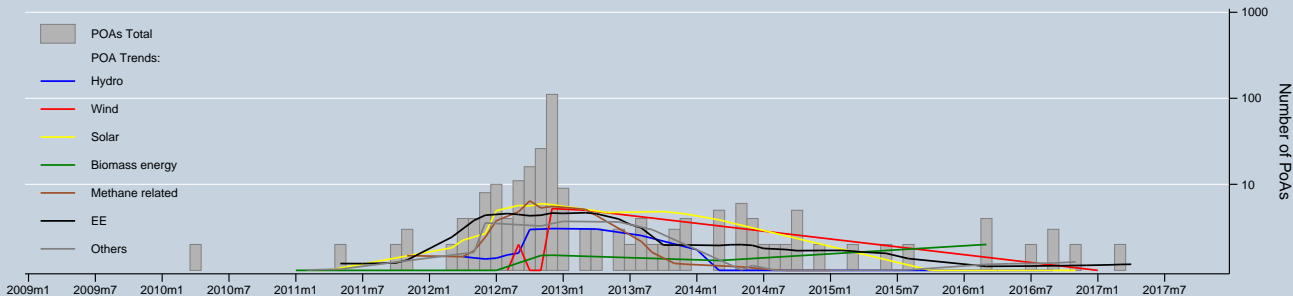

Trend of types of PoAs & CPAs / registered and registering

Notes: Trends are locally weighted regressions at a bandwidth of 0.50. PoAs/CPAs entering registration can be discontinued at any stage.
 Data as of 31 Dec 2017 / Source: UNFCCC & UNEP Risoe