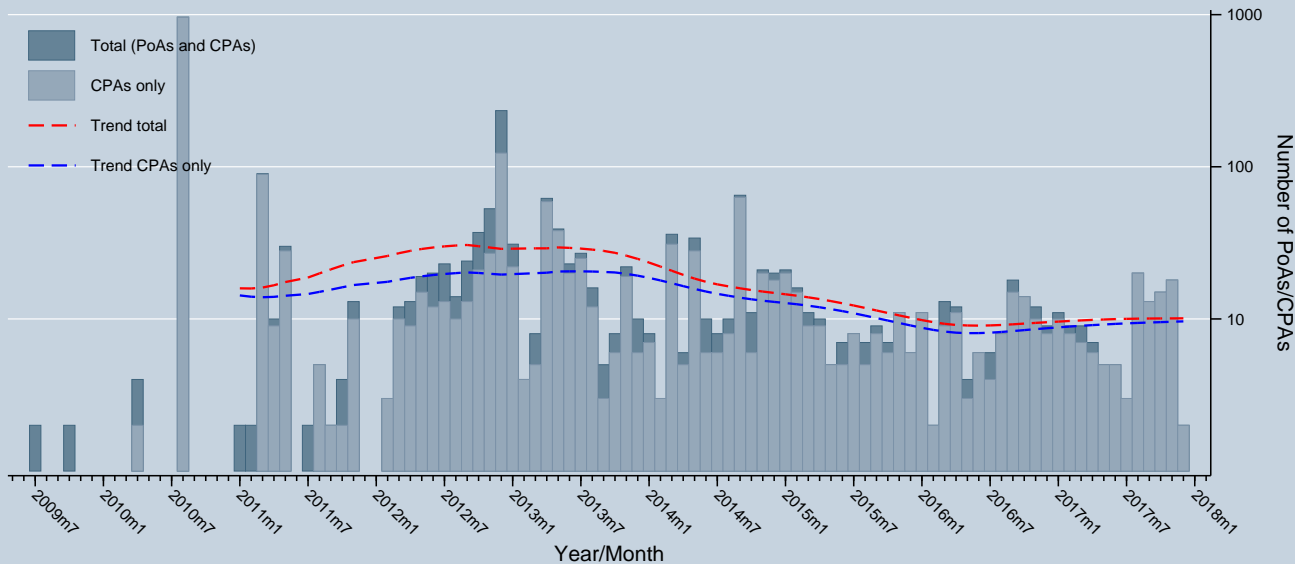

PoAs / CPAs included / registered

Data as of 31 Dec 2017
Source: UNFCCC

Notes: Trend is a locally weighted regression at a bandwidth of 0.50. PoAs/CPAs entering registration can be discontinued at any stage.