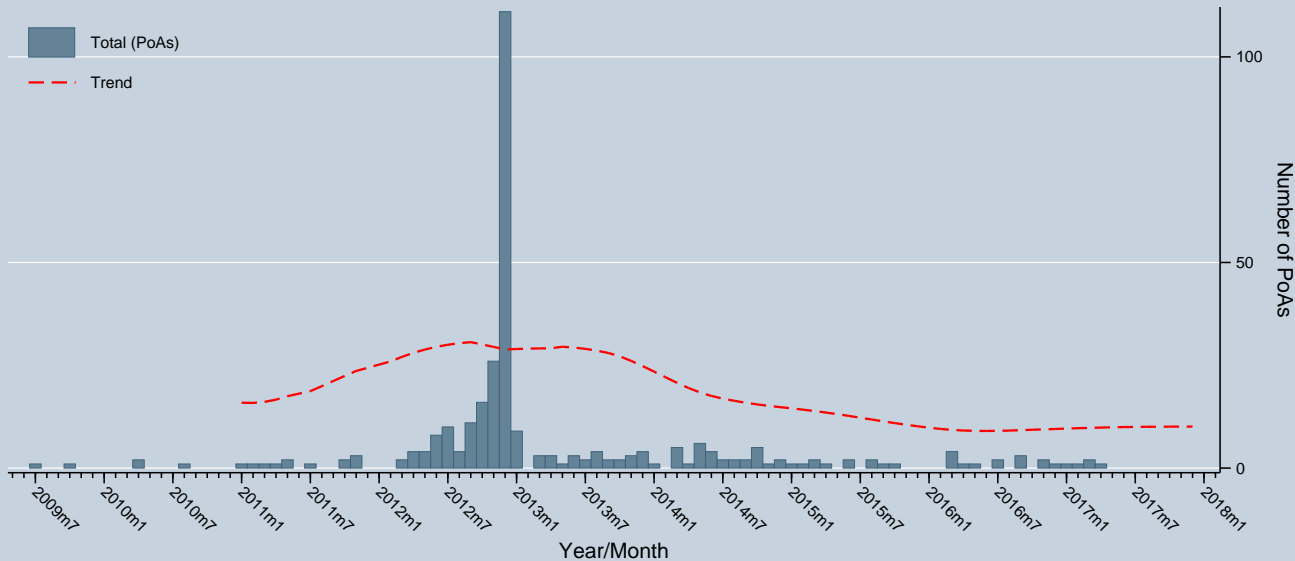

PoAs registered

Data as of 31 Dec 2017
Source: UNFCCC

Notes: Trend is a locally weighted regression at a bandwidth of 0.50.