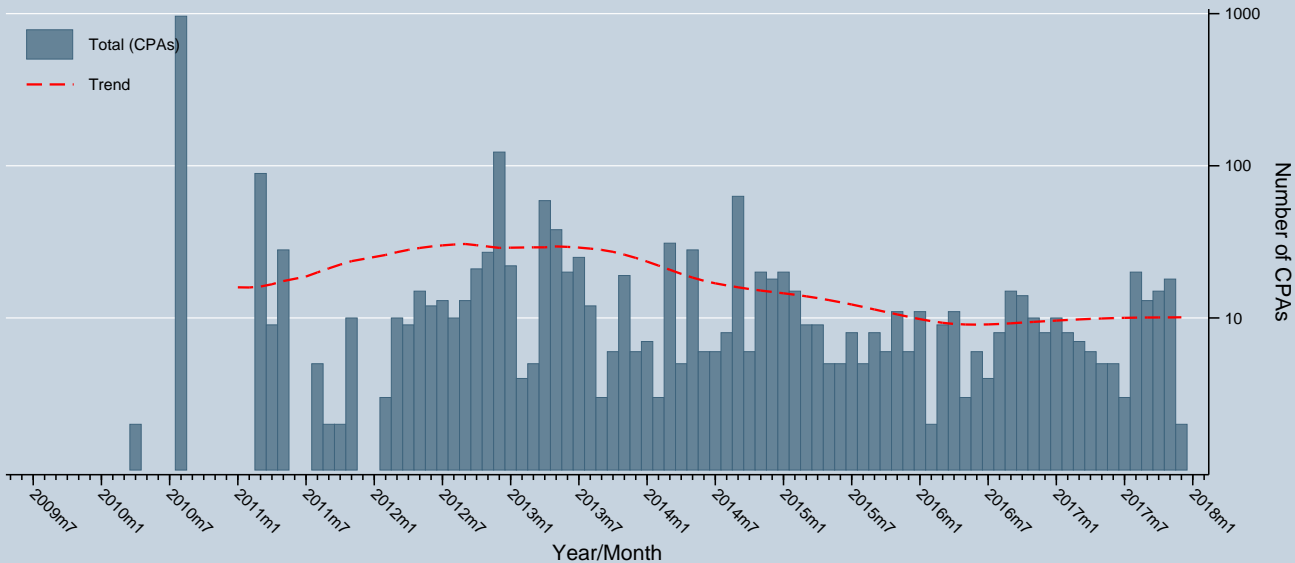

CPAs included

Data as of 31 Dec 2017
Source: UNFCCC

Notes: Trend is a locally weighted regression at a bandwidth of 0.50.