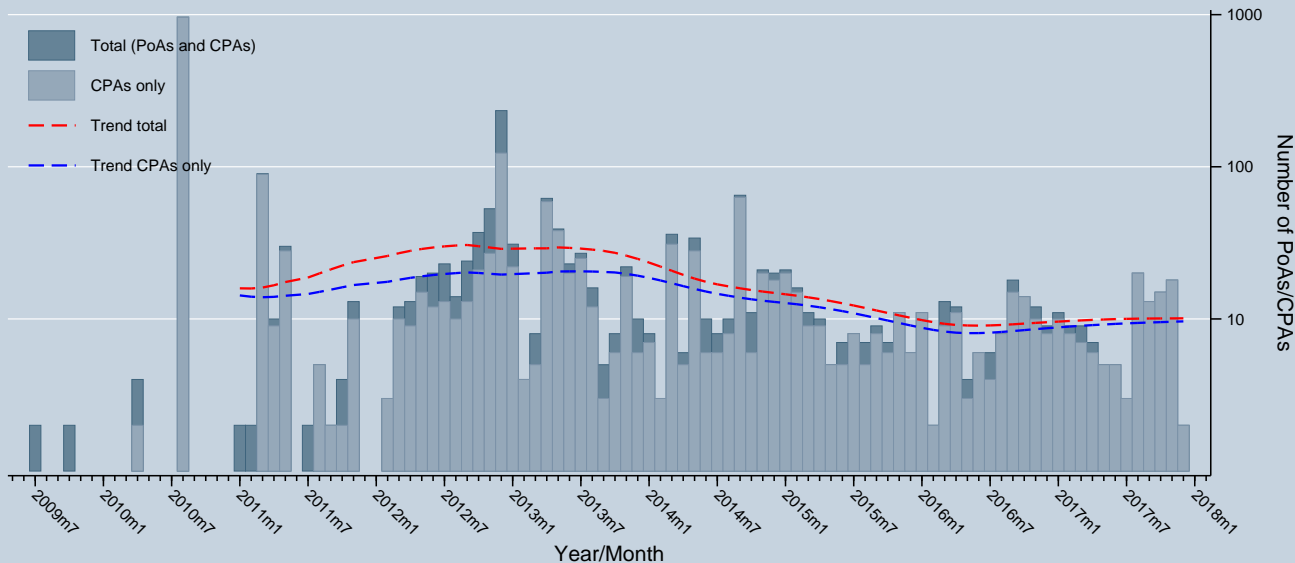

PoAs / CPAs included / registered and registering

Data as of 31 Dec 2017
Source: UNFCCC

Notes: Trend is a locally weighted regression at a bandwidth of 0.50. PoAs/CPAs entering registration can be discontinued at any stage.