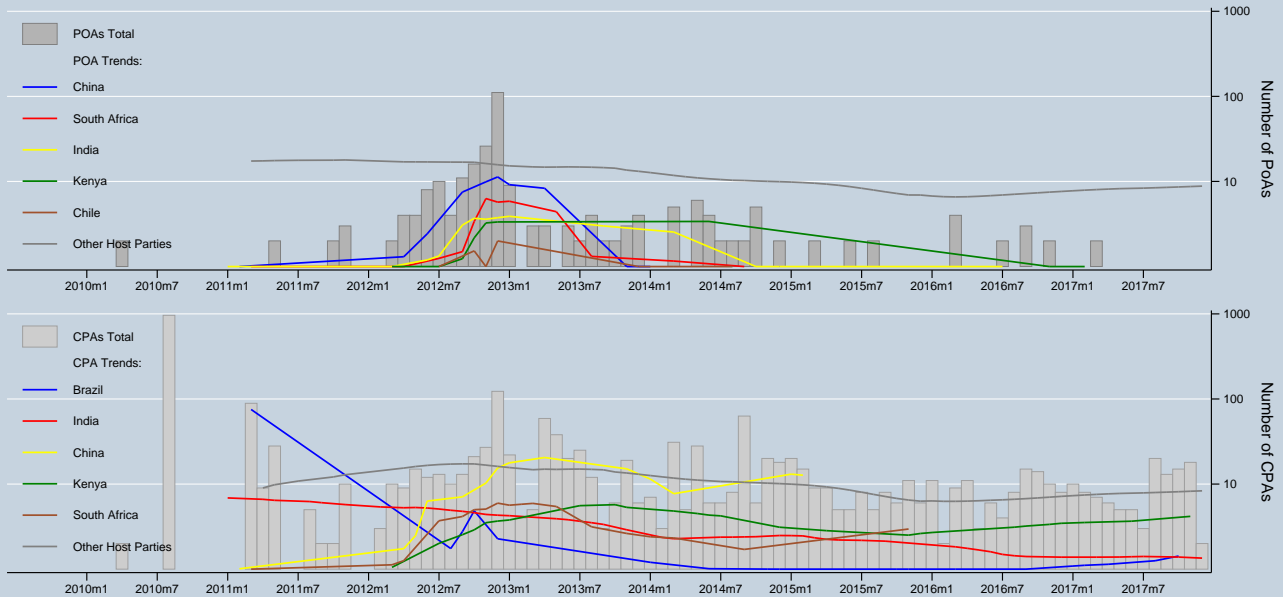

Trend of PoAs & CPAs / registered and registering by Top 5 Host Parties

Notes: Trends are locally weighted regressions at a bandwidth of 0.50. PoAs/CPAs entering registration can be discontinued at any stage.
 Data as of 31 Dec 2017 / Source: UNFCCC & UNEP Risoe