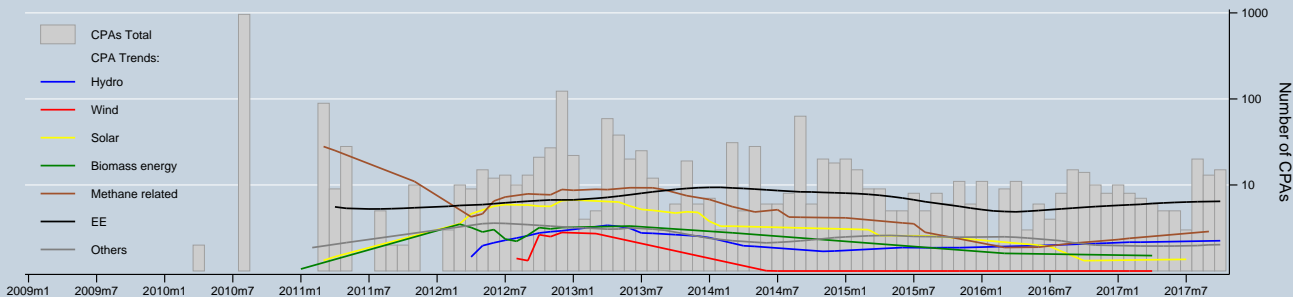

# Trend of types of PoAs & CPAs / registered and registering

Notes: Trends are locally weighted regressions at a bandwidth of 0.50. PoAs/CPAs entering registration can be discontinued at any stage.  
 Data as of 31 Oct 2017 / Source: UNFCCC & UNEP Risoe