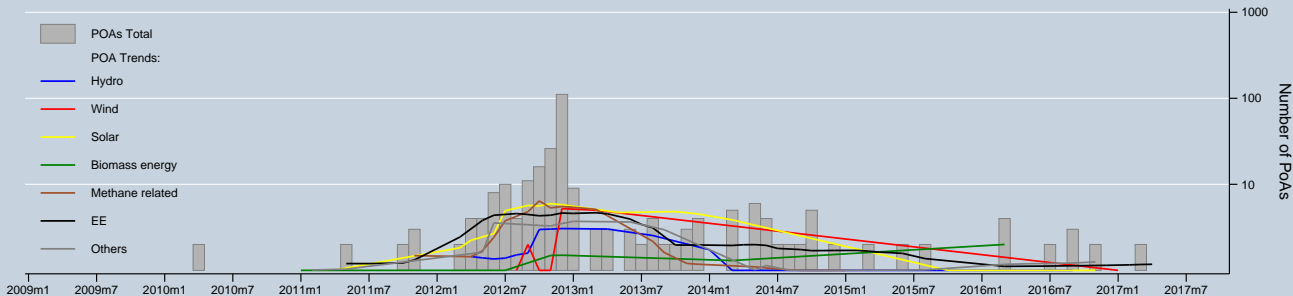

# Trend of types of PoAs & CPAs / registered and registering

Notes: Trends are locally weighted regressions at a bandwidth of 0.50. PoAs/CPAs entering registration can be discontinued at any stage.  
 Data as of 31 Oct 2017 / Source: UNFCCC & UNEP Risoe