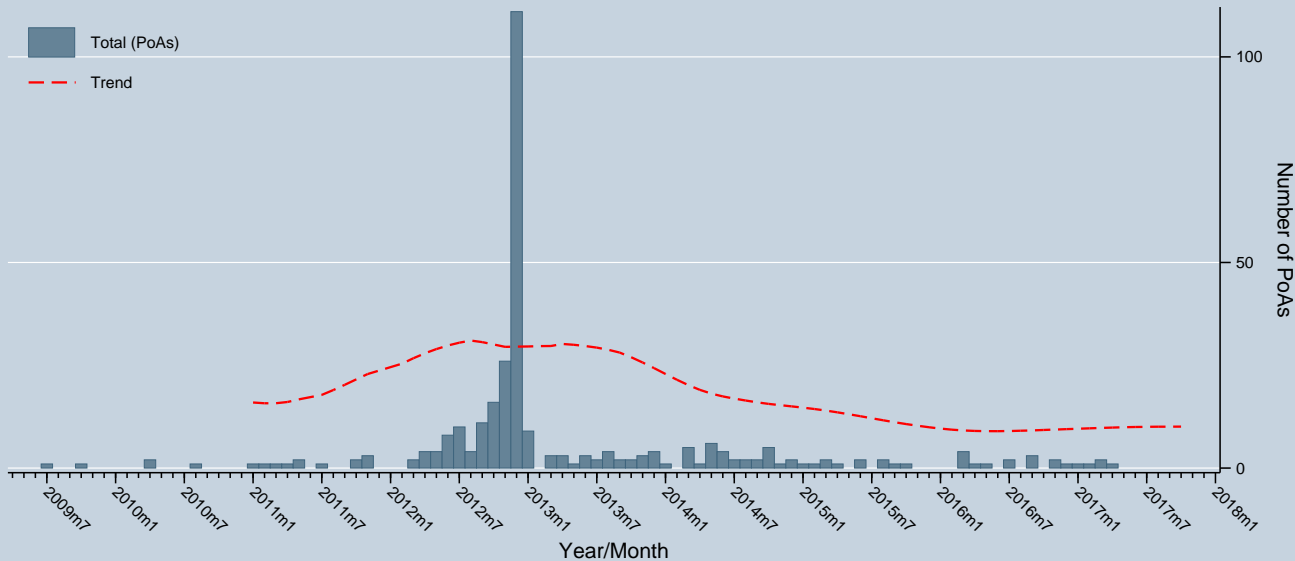

PoAs registered

Data as of 31 Oct 2017
Source: UNFCCC

Notes: Trend is a locally weighted regression at a bandwidth of 0.50.