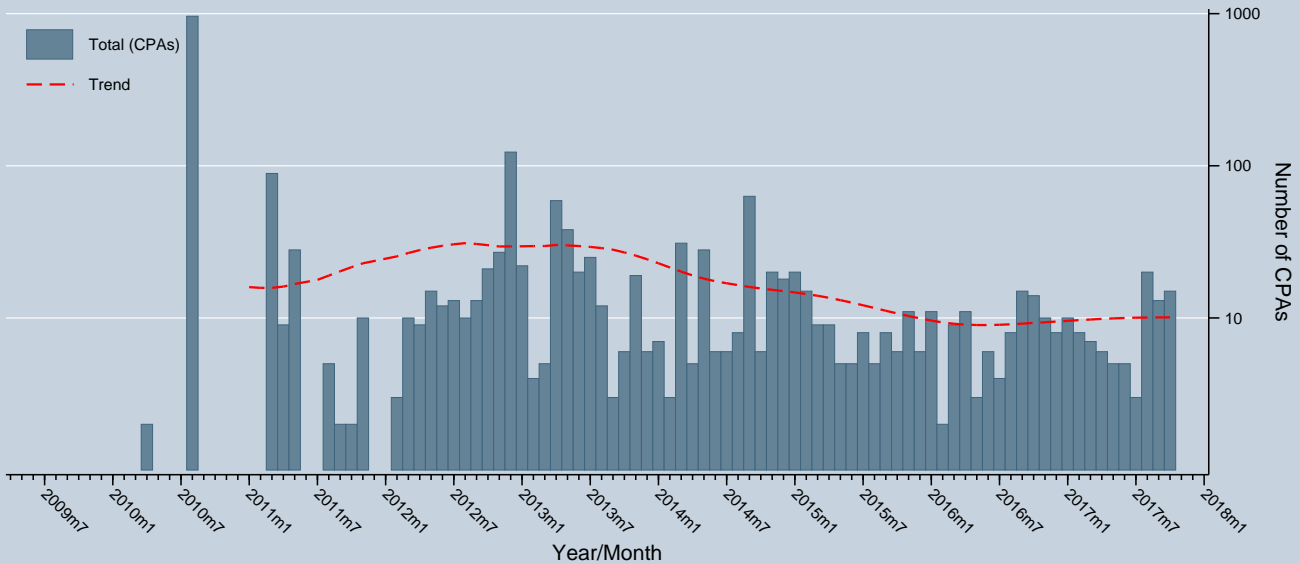

CPAs included

Data as of 31 Oct 2017
Source: UNFCCC

Notes: Trend is a locally weighted regression at a bandwidth of 0.50.