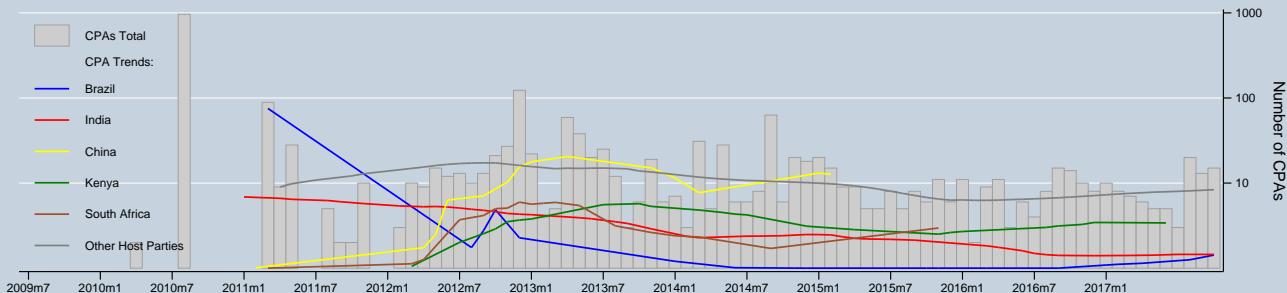

Trend of PoAs & CPAs / registered and registering by Top 5 Host Parties

Notes: Trends are locally weighted regressions at a bandwidth of 0.50. PoAs/CPAs entering registration can be discontinued at any stage.
 Data as of 31 Oct 2017 / Source: UNFCCC & UNEP Risoe