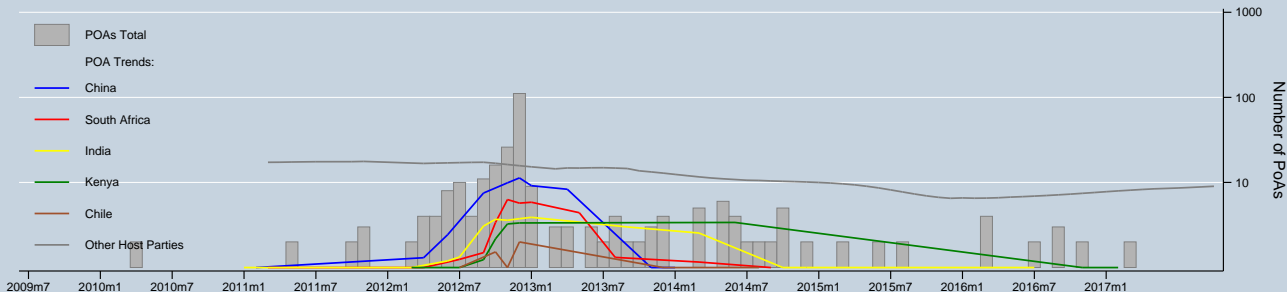

Trend of PoAs & CPAs / registered and registering by Top 5 Host Parties

Notes: Trends are locally weighted regressions at a bandwidth of 0.50. PoAs/CPAs entering registration can be discontinued at any stage.
 Data as of 31 Oct 2017 / Source: UNFCCC & UNEP Risoe