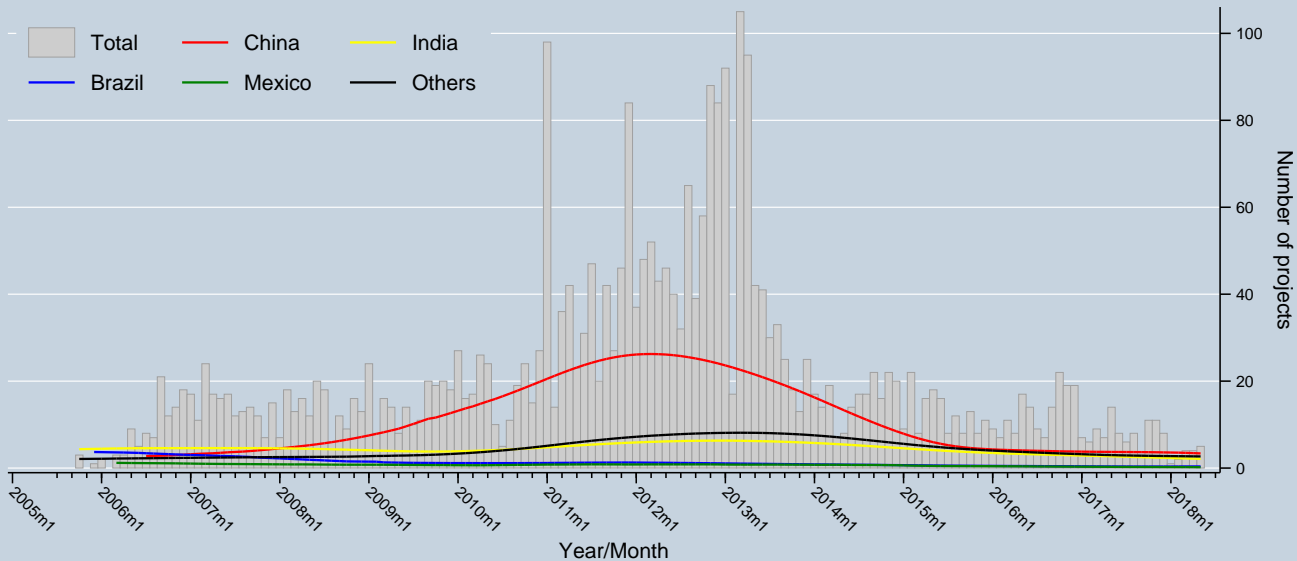

Trend of projects issued and issuing for the first time by Host Party

Data as of 31 May 2018
Source: UNFCCC

Notes: Trends are locally weighted regressions at a bandwidth of 0.50