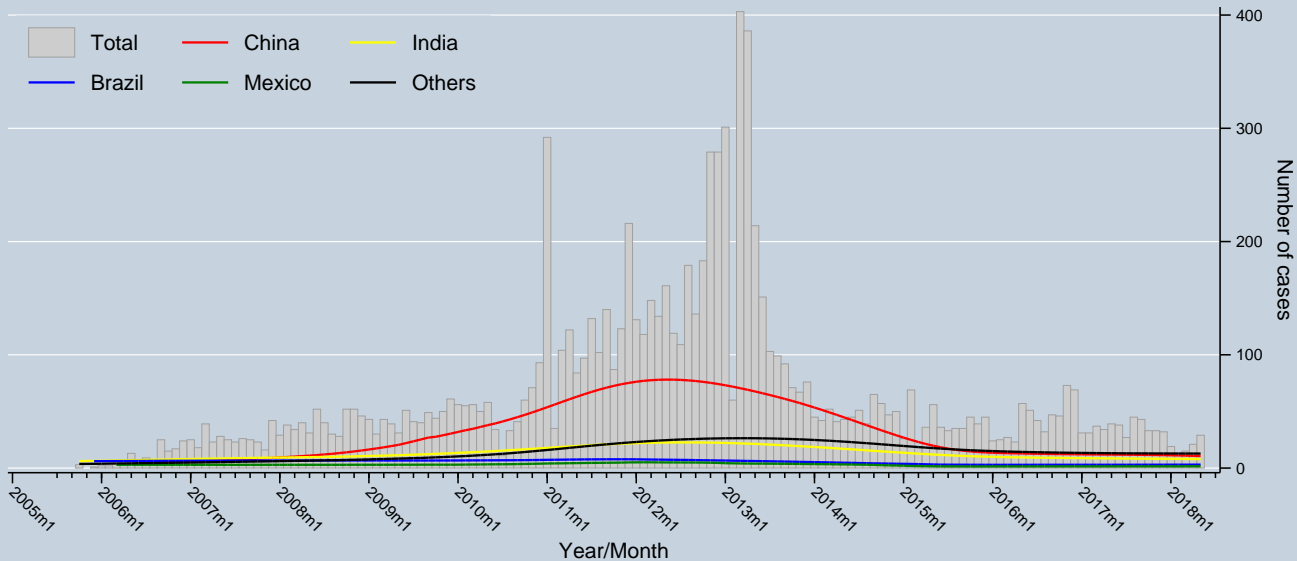

# Trend of issued and issuing cases by Host Party

Data as of 31 May 2018  
Source: UNFCCC

Notes: Trends are locally weighted regressions at a bandwidth of 0.50