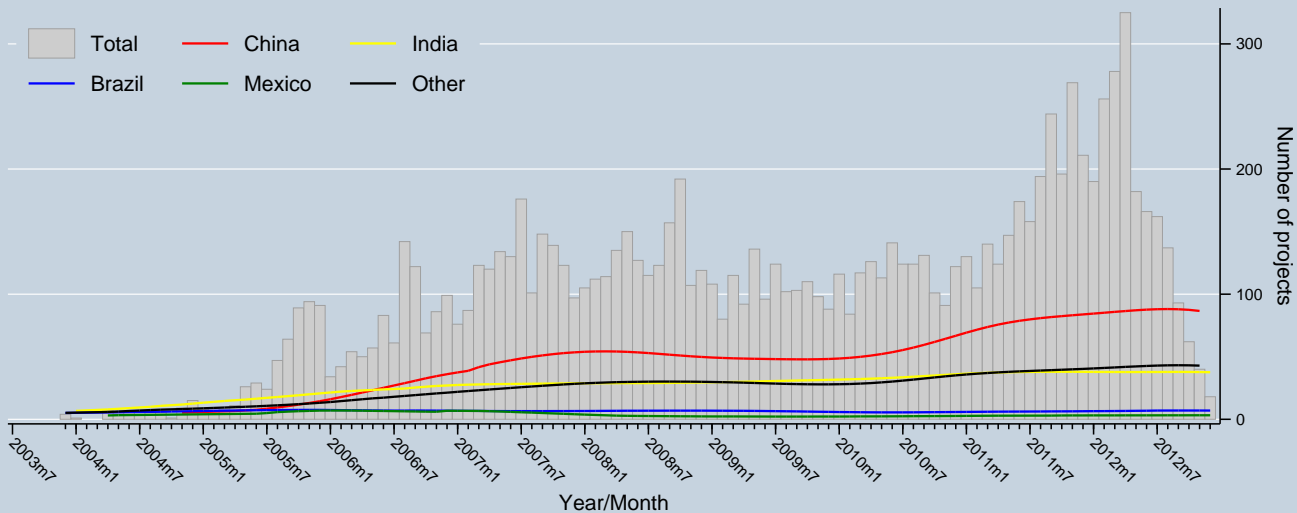

Trend of projects entering validation by Host Party

Data as of 31 December 2012
Source: UNFCCC

Notes: Trends are locally weighted regressions at a bandwidth of 0.50

Projects entering validation can be discontinued at any stage (excl. projects that have been resubmitted)