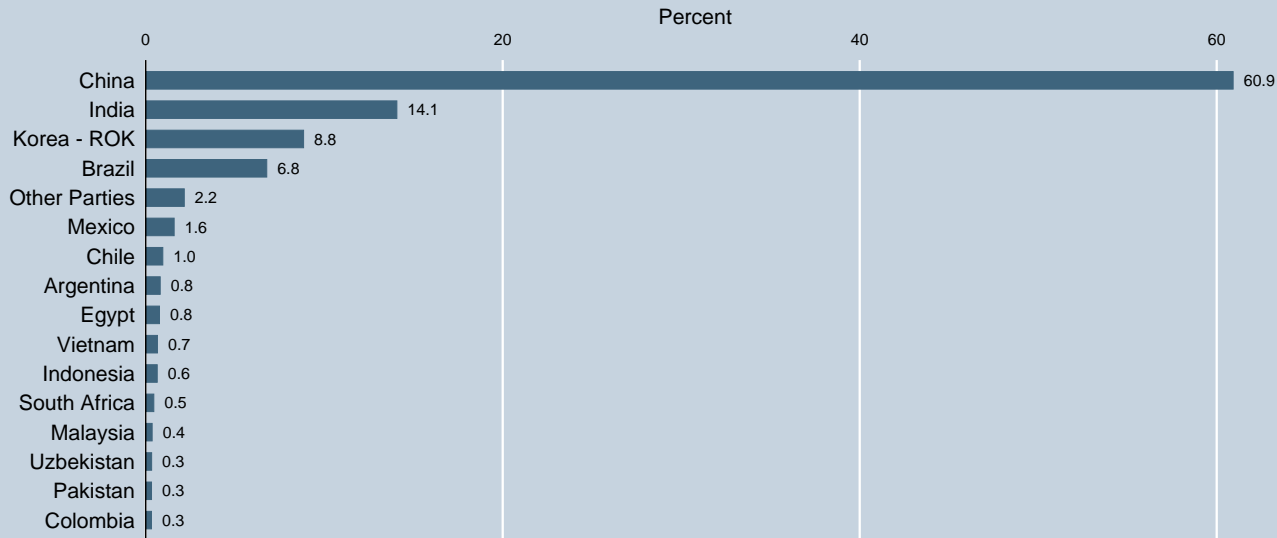

# Distribution of CERs issued by Host Party

Total number of CERs issued: 1154664328

Data as of 31 December 2012  
Source: UNFCCC